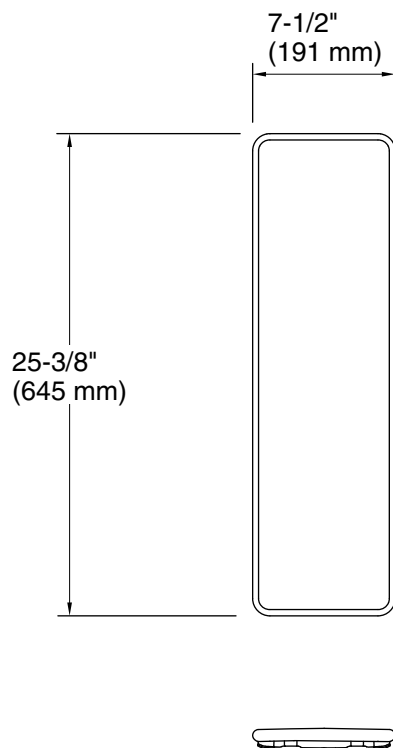

Bellwether®
Drain Cover
K-9156

Features

- For use with Bellwether 60" x 32" shower bases.

Material

- Aluminum.

Recommended Products/Accessories

K-23723 Faucet cleaner

Codes/Standards

Technical Information

All product dimensions are nominal.

Material: Aluminum

Notes

Install this product according to the installation guide.